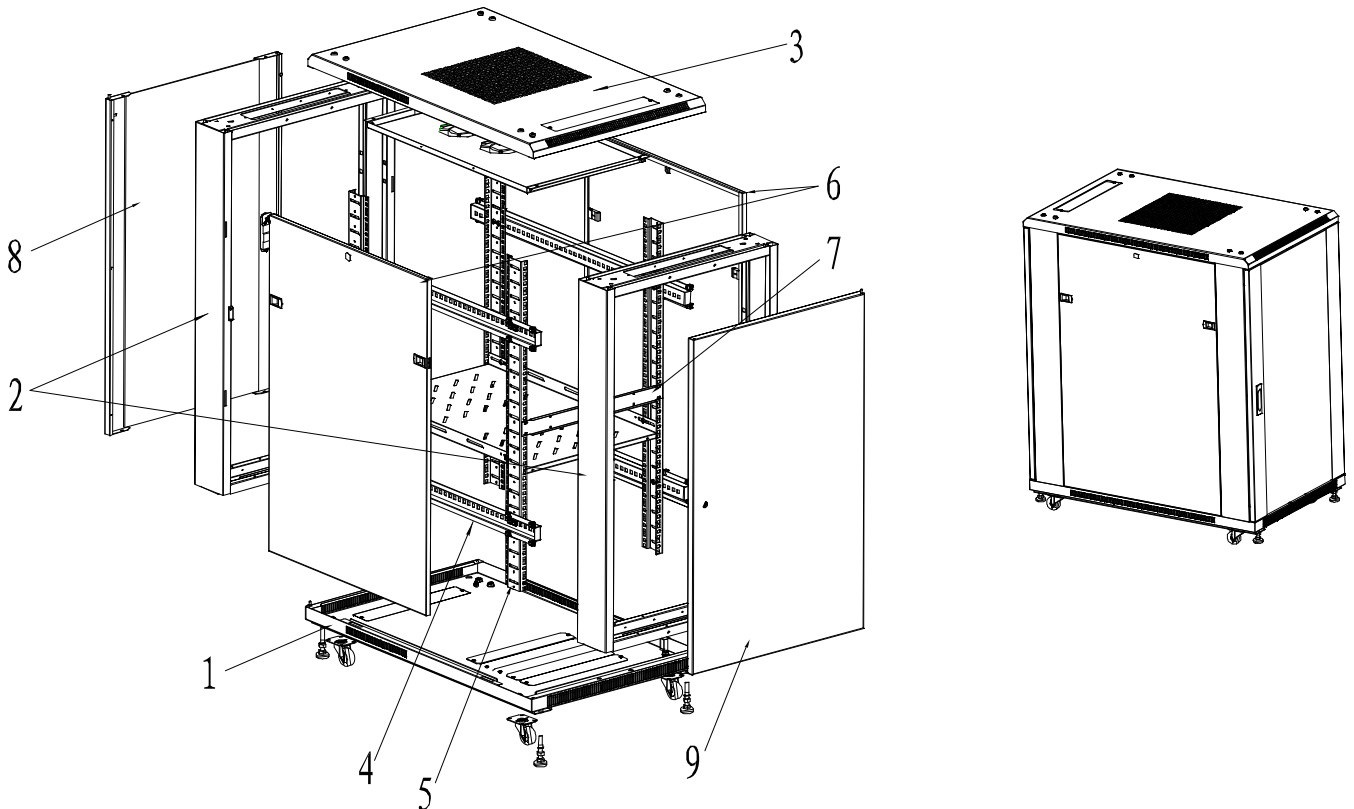

# OPENETICS

**Smart Rack Plus fondo 600**

## **INSTRUCCIONES DE MONTAJE**

# OPENETICS

REV	QTY	DESCRIPTION	REV	QTY	DESCRIPTION
1	1	BOTTOM TRAY	H1	4	
2	2	FRAME			
3	1	TOP TRAY			
4	4	HORIZONTAL SUPPORT	H2	16	
5	4	VERTICAL SUPPORT			
6	2	SIDE PANEL			
7	1	POWER DISTRIBUTION UNITS	H3	16	
8	1	FRONT DOOR	H4	56	
9	1	REAR DOOR	H5	56	
			H6	28	