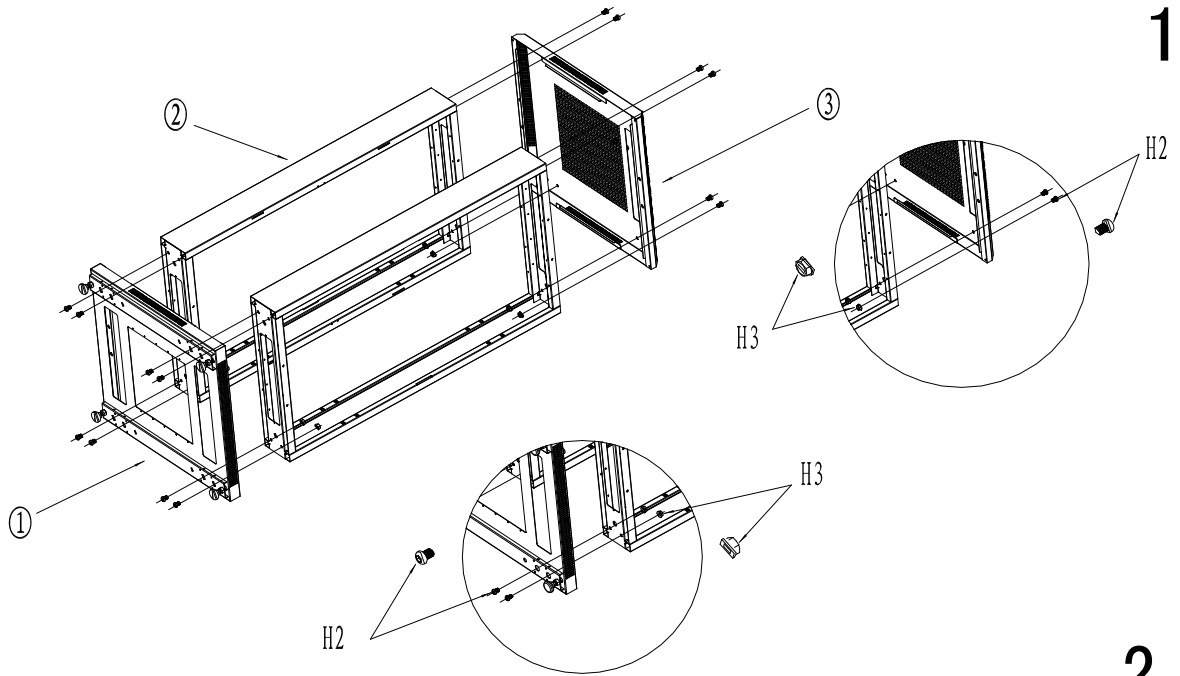

## **INSTRUCCIONES DE MONTAJE**

# OPENETICS

REV	QTY	DESCRIPTION	REV	QTY	DESCRIPTION
1	1	BOTTOM TRAY	H1	4	
2	2	FRAME			
3	1	TOP TRAY			
4	4	HORIZONTAL SUPPORT	H2	16	
5	4	VERTICAL SUPPORT			
6	2	SIDE PANEL			
7	1	POWER DISTRIBUTION UNITS	H3	16	
8	1	FRONT DOOR	H4	56	
9	1	REAR DOOR	H5	56	
			H6	28	