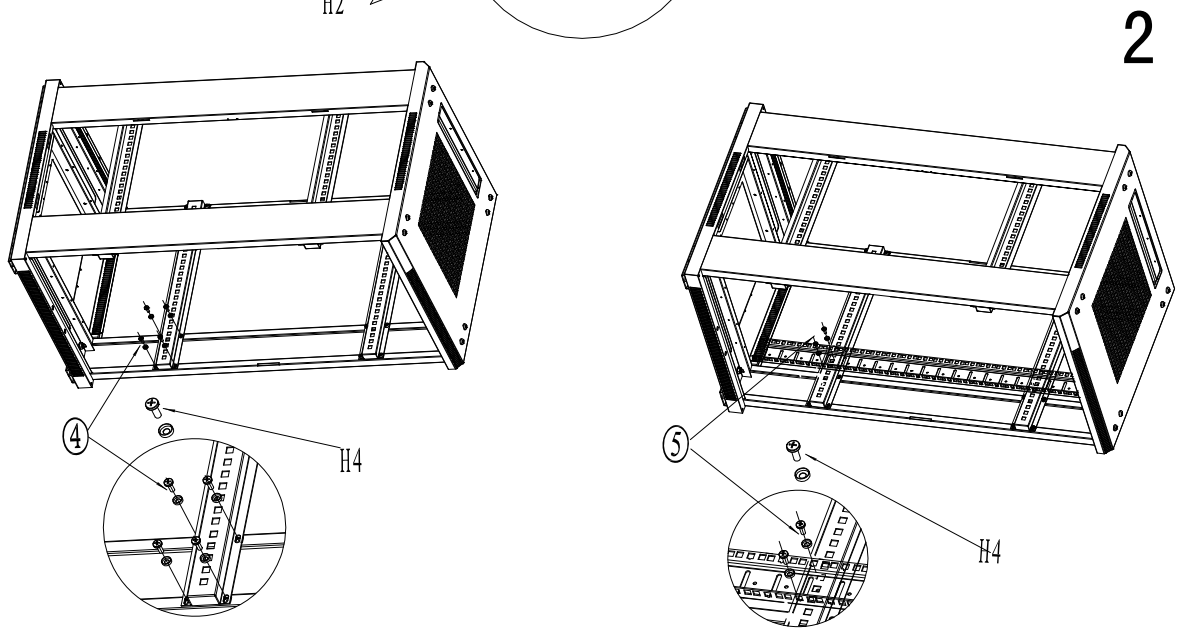

## **INSTRUCCIONES DE MONTAJE**

# OPENETICS

REV	QTY	DESCRIPTION	REV	QTY	DESCRIPTION
1	1	BOTTOM TRAY	H1	4	
2	2	FRAME			
3	1	TOP TRAY			
4	4	HORIZONTAL SUPPORT	H2	16	
5	4	VERTICAL SUPPORT			
6	2	SIDE PANEL			
7	1	POWER DISTRIBUTION UNITS	H3	16	
8	1	FRONT DOOR	H4	56	
9	1	REAR DOOR	H5	56	
			H6	28	