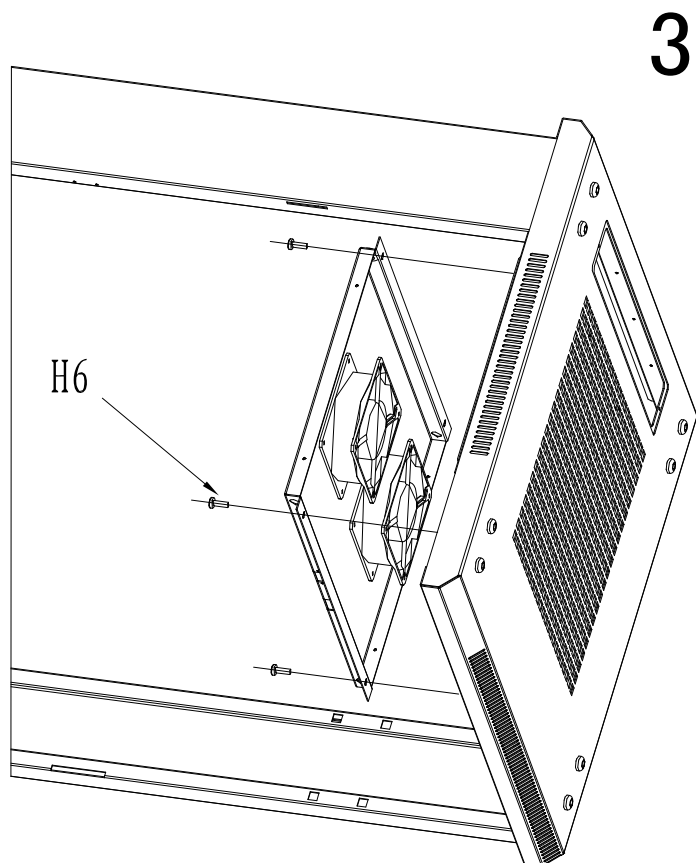

# OPENETICS

REV	QTY	DESCRIPTION	REV	QTY	DESCRIPTION
1	1	BOTTOM TRAY	H1	4	
2	2	FRAME			
3	1	TOP TRAY			
4	4	HORIZONTAL SUPPORT	H2	16	
5	4	VERTICAL SUPPORT			
6	2	SIDE PANEL			
7	1	POWER DISTRIBUTION UNITS	H3	16	
8	1	FRONT DOOR	H4	56	
9	1	REAR DOOR	H5	56	
			H6	28	